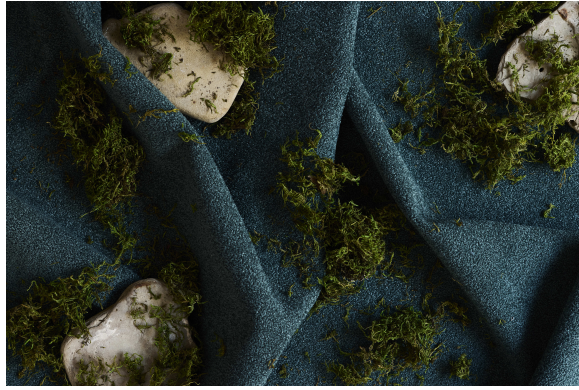

HBF TEXTILES

Moody Moss

1080-62 Backyard

\$50.00/yard

1080-10 -
Snowy
Mountains

1080-11 -
Winter Tree

1080-83 - Rock
Ledges

1080-20 -
Sandstone
Wall

1080-23 -
Canyon Cliff

1080-46 - Hot
Desert

1080-37 -
Fallen Logs

1080-62 -
Backyard

1080-67 -
Rainforest

1080-56 -
Riverbed

1080-85 -
Shaded Woods

1080-90 - Deep
Caves

APPLICATION	Upholstery
CONTENT	100% Polyester
WIDTH	55"
REPEAT	None
WEIGHT	24.54 ounces per linear yard
FINISH	None
BACKING	Acrylic
ABRASION	100,000 double rubs (W)
ORIGIN	Indonesia
FLAME RESISTANCE	California TB 117-2013 Section 1 (Pass), NFPA 260 (UFAC Class 1)
MAINTENANCE	S: Clean with water free dry- cleaning solvent.